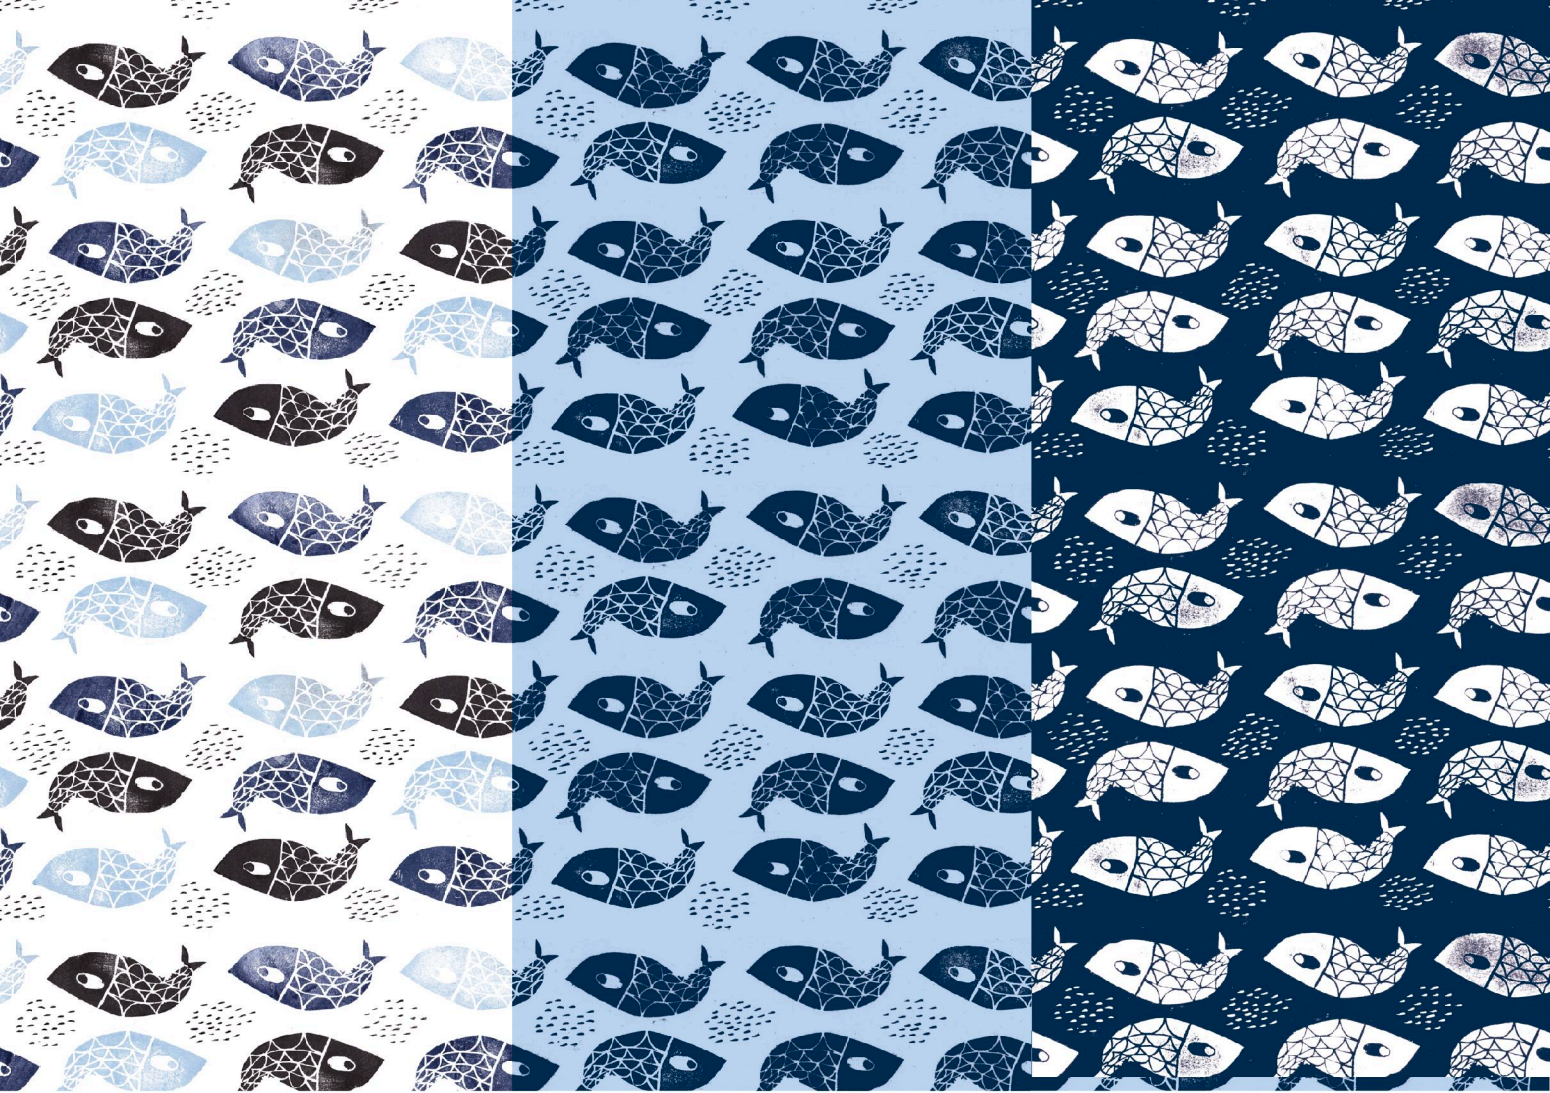

@eligillustrator

Lions

Crocodrile

Fishes

Flowers

Bloom

Spring

Spring small -
positional spring

Pins

Anemone

Fish stamp

Eliana@elianagutierrez.com

@eligillustrator

Fish and lines

Eliana@elianagutierrez.com

[@eligillustrator](https://www.instagram.com/eligillustrator)