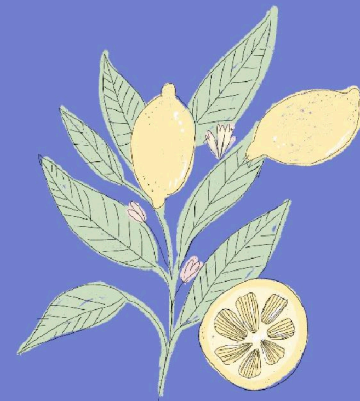

PORTAFOLIO

PATTERN

DESIGN

Eliana@elianagutierrez.com

@eligillustrator

Leaves

Laurel

Dots

Peaches

Lemmons

Eliana@elianagutierrez.com

@eligillustrator

Avocado

20's

Cats

Eliana@elianagutierrez.com

@eligillustrator

Lions

Crocodrile

Fishes

Flowers

Bloom

Spring

Spring small -
positional spring